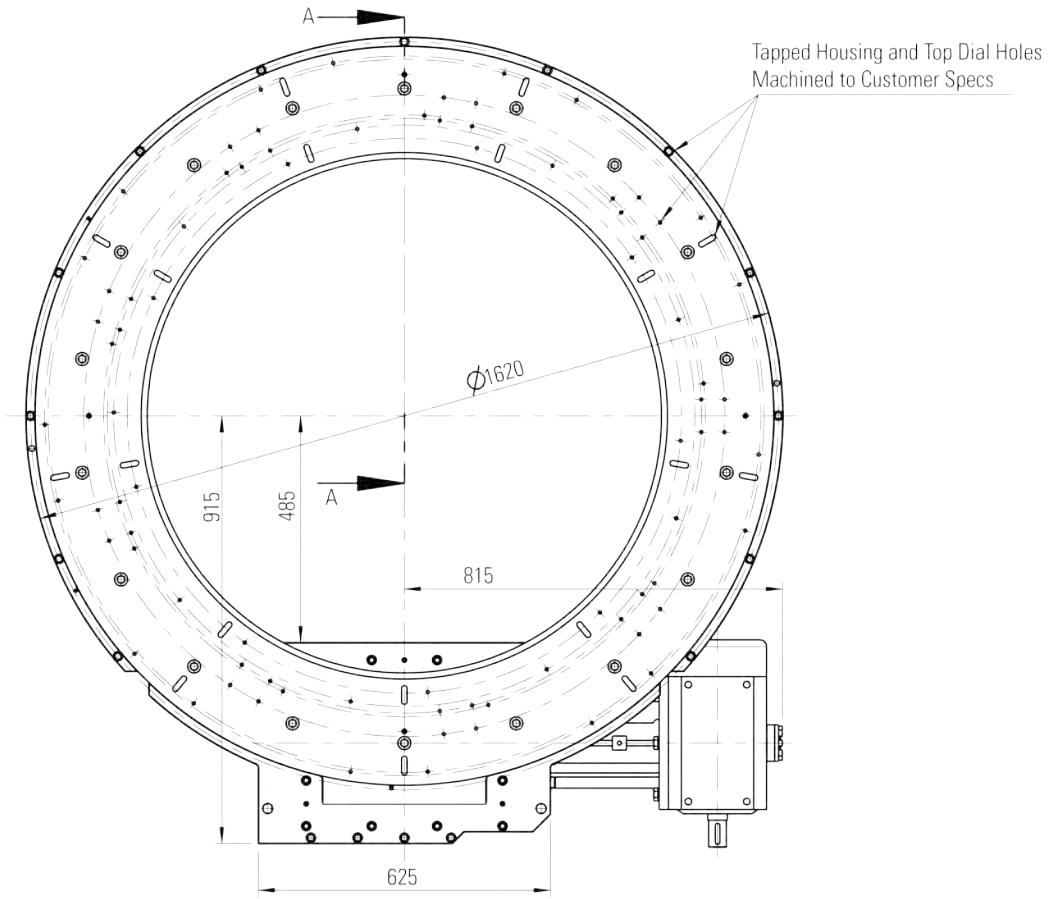

MOTION INDEX DRIVES

RING INDEX DRIVES
TSR Series

TSR600 Dimensions

The dimensions for the gearmotor may change based on the gearmotor size and options required for the application.

TSR1000 Dimensions

The dimensions for the gearmotor may change based on the gearmotor size and options required for the application.

TSR1400 Dimensions

The dimensions for the gearmotor may change based on the gearmotor size and options required for the application.