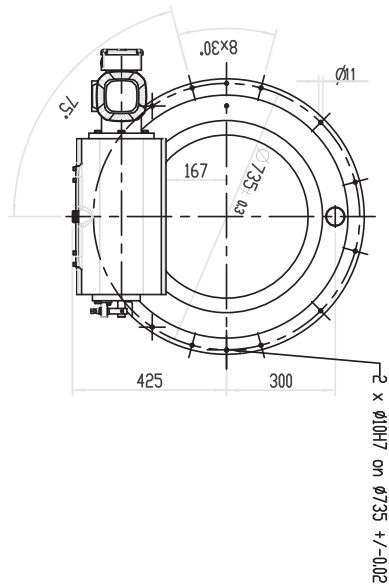

MOTION INDEX DRIVES

RING INDEX DRIVES
TSR Series

TSR600 Dimensions

The dimensions for the gearmotor may change based on the gearmotor size and options required for the application.

TSR1000 Dimensions

The dimensions for the gearmotor may change based on the gearmotor size and options required for the application.

TSR1400 Dimensions

The dimensions for the gearmotor may change based on the gearmotor size and options required for the application.