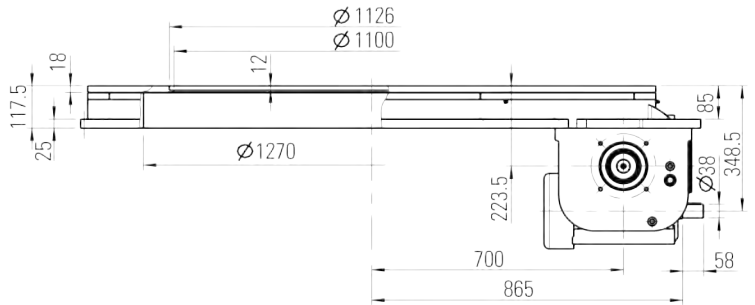

MOTION INDEX DRIVES

RING INDEX DRIVES
TSR Series

TSR600 Dimensions

The dimensions for the gearmotor may change based on the gearmotor size and options required for the application.

TSR1000 Dimensions

The dimensions for the gearmotor may change based on the gearmotor size and options required for the application.

TSR1400 Dimensions

The dimensions for the gearmotor may change based on the gearmotor size and options required for the application.