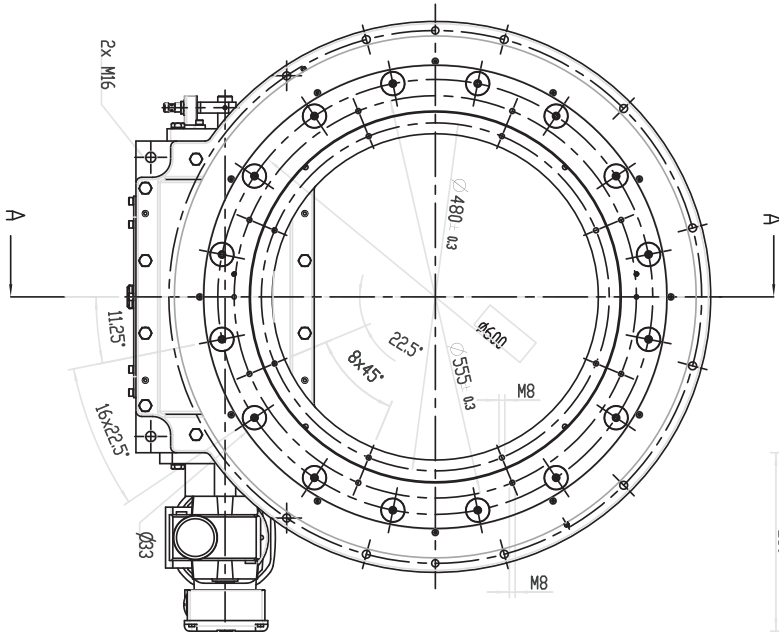

MOTION INDEX DRIVES

RING INDEX DRIVES
TSR Series

TSR600 Dimensions

The dimensions for the gearmotor may change based on the gearmotor size and options required for the application.

TSR1000 Dimensions

The dimensions for the gearmotor may change based on the gearmotor size and options required for the application.

TSR1400 Dimensions

The dimensions for the gearmotor may change based on the gearmotor size and options required for the application.