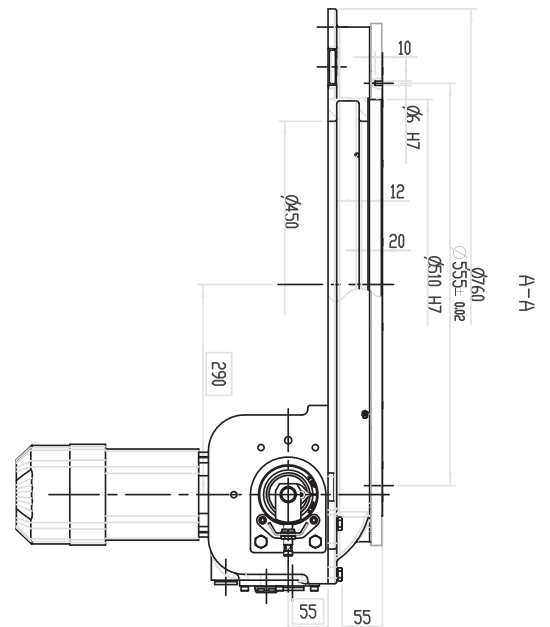

MOTION INDEX DRIVES

RING INDEX DRIVES
TSR Series

TSR600 Dimensions

The dimensions for the gearmotor may change based on the gearmotor size and options required for the application.

TSR1000 Dimensions

The dimensions for the gearmotor may change based on the gearmotor size and options required for the application.

TSR1400 Dimensions

The dimensions for the gearmotor may change based on the gearmotor size and options required for the application.