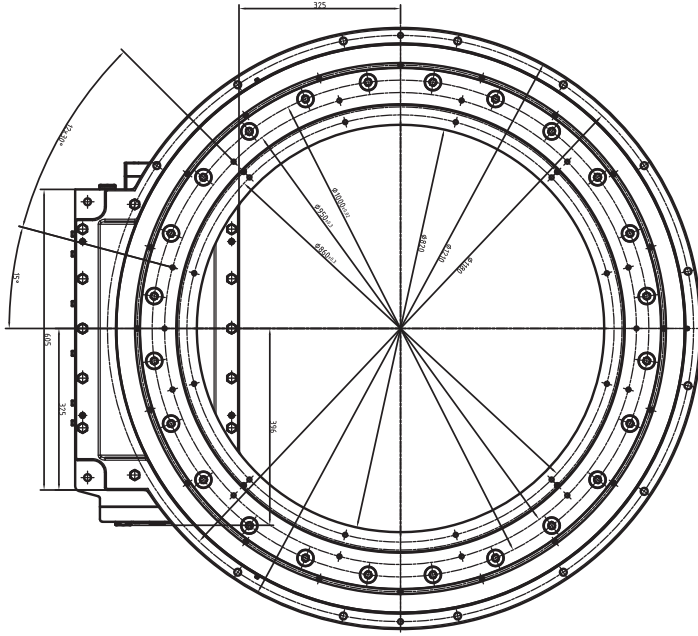

MOTION INDEX DRIVES

RING INDEX DRIVES
TSR Series

TSR600 Dimensions

The dimensions for the gearmotor may change based on the gearmotor size and options required for the application.

TSR1000 Dimensions

The dimensions for the gearmotor may change based on the gearmotor size and options required for the application.

TSR1400 Dimensions

The dimensions for the gearmotor may change based on the gearmotor size and options required for the application.